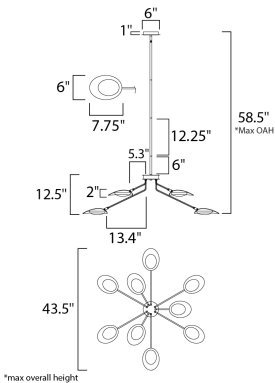

FINISHES OPTION

 Black / Satin Brass (BKSBR)

MATERIAL

Aluminum, Acrylic

RATINGS

cETLus
Dry Location

ADDITIONAL

ADJUSTABLE
SLOPE: 90
RATED LIFE 35000 Hours
OPERATING TEMPERATURE:
-20°C (-4°F), 40°C (104°F)

MEASUREMENTS

DIMENSION : 43.25" L x 43.25" W x 12.5" H
MAX OAH : 58.5" OAH
CANOPY : 6" W x 1" H x 6" L
HANGING WEIGHT : 16.5 lb

LAMPING

INPUT VOLTAGE : 120V
LUMENS : 4,680 Rated (4,095 Del.)
BULB : 9 x 6.5W LED AC Integrated , 58W Total
BULB INCLUDED : (Integrated)
DIMMABLE : Triac CL
CRI : 80 CRI
COLOR_TEMP : 3000K